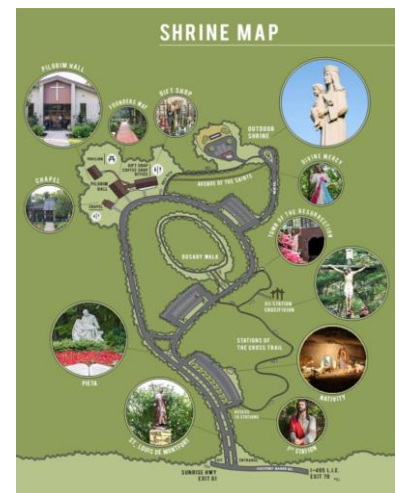

SHRINE OF OUR LADY OF THE ISLAND

“The Shrine of Our Lady of the Island was established by the Missionaries of the Company of Mary in order to be a center of authentic Marian Spirituality and Devotion.”

Recovery Center East will be going to the ***Shrine of Our Lady!***

We will be taking a leisurely walk through, The Stations of The Cross, and stopping by at the gift shop. We'll be providing refreshments of bottled water. We will be leaving **Synergy Center** at **3:00pm** on

Tuesday, April 30th

Please RSVP

Recovery Center East

At:

631-369-0022 ext.1901